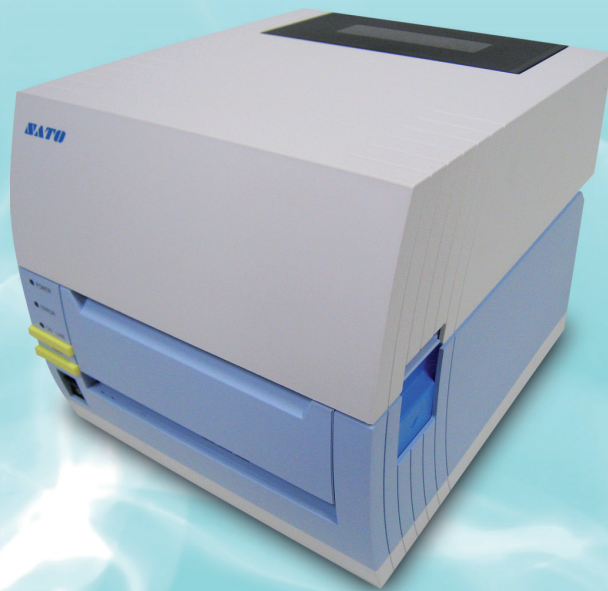

High Performance Desktop Thermal Solution

CT4i Series

INDUSTRY VERTICALS

- Healthcare
- Retail
- Logistics

APPLICATIONS

- Asset Labelling
- Compliance Labelling
- Pharmacy Labelling
- Wristband Printing
- Retail Marking
- Shipping/Receiving Labelling
- Gaming/Ticketing
- Hospitality Printing

Superior Print Quality at 600dpi ◀

Bluetooth Feature ◀

Wireless LAN ◀

Anti-microbial ◀

*The only desktop printer with internal
802.11g interface* ◀