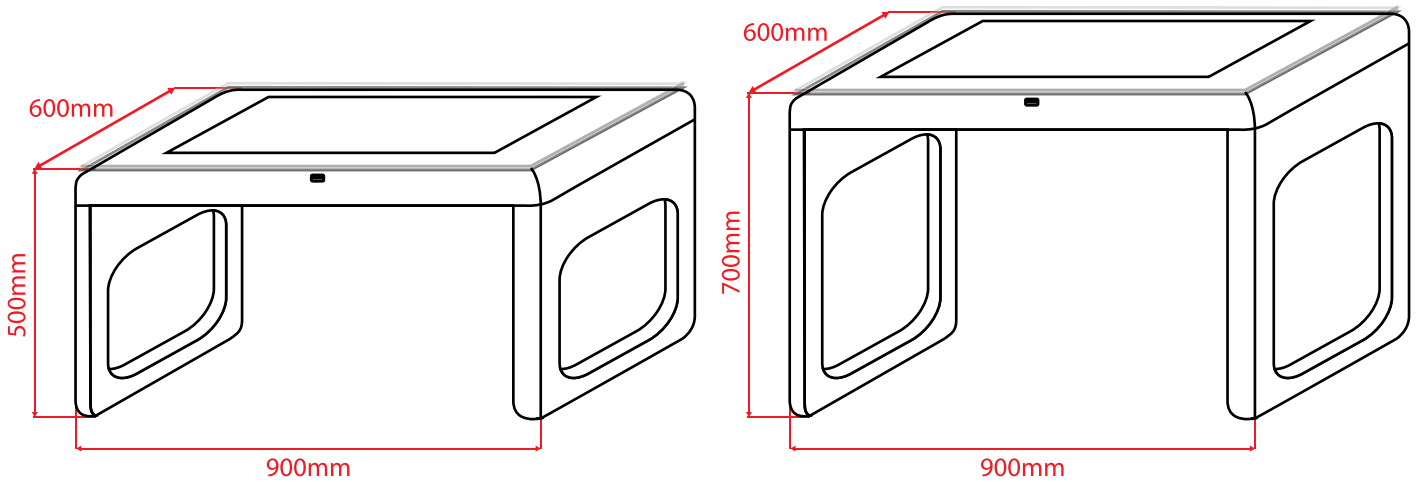

Model Type	i-Table CP700-60	i-Table CP700-100
Standard Interface	23.6" Full HD Screen	
Touch Technology	Capacitive 10 Touch	
CPU	RK3288 Quad-Core Cortex-A17, Up to 1.8GHz	
GPU	Quad-Core 2D/3D OpenGL ES2.0(AMD Z430)/OpenVG1.1	
Operating System	Android 4.4	
Dimension	700 (Table Diameter) x H 600mm	700 (Table Diameter) x H 1000mm
Glass Surface	5mm Tempered Glass	
Battery	9 hours	
Memory (RAM)	DDR3 2GB	
Storage	32GB	
Wireless Connection	WiFi 802.11 b/g/n/ac 2.4G/5.8G Bluetooth 4.0	
Included Items	Mobile Phone Battery Charger x 1	

Model Type	i-Table CP32-50	i-Table CP32-70
Standard Interface	32" Full HD Screen	
Touch Technology	Capacitive 10 Touch	
CPU	RK3288 Quad-Core Cortex-A17, Up to 1.8GHz	
GPU	Quad-Core 2D/3D OpenGL ES2.0(AMD Z430)/OpenVG1.1	
Operating System	Android 4.4	
Dimension	L 1000 x W 600 x H 500mm	L 1000 x W 600 x H 700mm
Glass Surface	5mm Tempered Glass	
Battery	9 hours	
Memory (RAM)	DDR3 2GB	
Storage	32GB	
Wireless Connection	WiFi 802.11 b/g/n/ac 2.4G/5.8G Bluetooth 4.0	
Included Items	Mobil	x 1