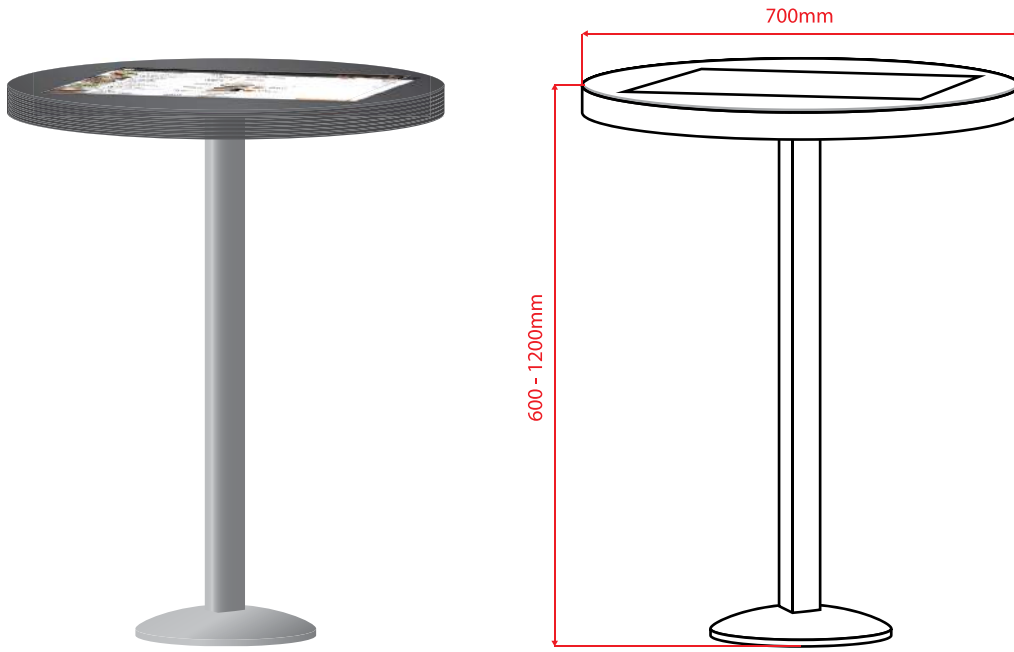

Bluetooth and WiFi ready, enable freedom for bar and restaurant freedom on bar table assignment.

Battery Operated

Cordless, suitable for the environment of bar or restaurant.

RESTAURANT TABLE

Model : i-Table CP700-60 / CP700-100

Model Type	i-Table CP700-60	i-Table CP700-100
Standard Interface	23.6" Full HD Screen	
Touch Technology	Capacitive 10 Touch	
CPU	RK3288 Quad-Core Cortex-A17, Up to 1.8GHz	
GPU	Quad-Core 2D/3D OpenGL ES2.0(AMD Z430)/OpenVG1.1	
Operating System	Android 4.4	
Dimension	700 (Table Diameter) x H 600mm	700 (Table Diameter) x H 1000mm
Glass Surface	5mm Tempered Glass	
Battery	9 hours	
Memory (RAM)	DDR3 2GB	
Storage	32GB	
Wireless Connection	WiFi 802.11 b/g/n/ac 2.4G/5.8G Bluetooth 4.0	
Included Items	Mobile Phone Battery Charger x 1	

Model Type	i-Table CP32-50	i-Table CP32-70
Standard Interface	32" Full HD Screen	
Touch Technology	Capacitive 10 Touch	
CPU	RK3288 Quad-Core Cortex-A17, Up to 1.8GHz	
GPU	Quad-Core 2D/3D OpenGL ES2.0(AMD Z430)/OpenVG1.1	
Operating System	Android 4.4	
Dimension	L 1000 x W 600 x H 500mm	L 1000 x W 600 x H 700mm
Glass Surface	5mm Tempered Glass	
Battery	9 hours	
Memory (RAM)	DDR3 2GB	
Storage	32GB	
Wireless Connection	WiFi 802.11 b/g/n/ac 2.4G/5.8G Bluetooth 4.0	
Included Items	Mobil	x 1