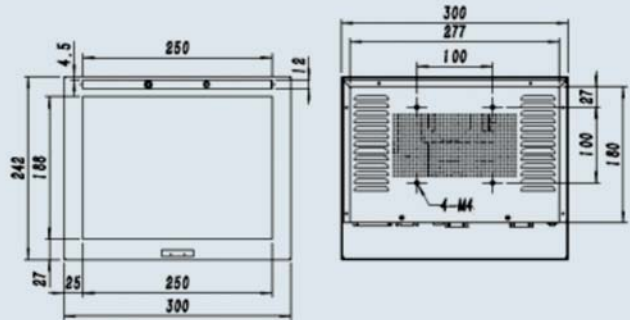

MT-MP126U Biometrics Facial Recognition System

Face Recognition System

- Support 200 to 480 Lux environment
- Detection time average 1.2 sec.
- Criteria : 1000 registered faces records with FAR at 0.1% and FRR at 0.5%
- Fit for 1.4 –1.8m high user just in front of the device (no need to move forward or backward)

Communication

- Ethernet LAN service
- IEEE 802.11b/g/n (optional)
- 3G or LTE (optional)
- External Antenna (optional)

Environment

- IP54 / shockproof 3 Grms/5~450Hz
- Dust & Water resistance
- 3H surface hardness

Dimension : 303 x 245 x 65 (L x W x H)

Weight : 3kg

Power Input : DC 12V, 3.5A

Other Options

- Wall mounting kit
- Floor Stand