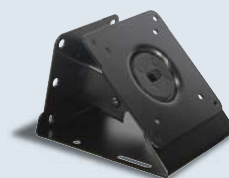

Other Options

- Wall mounting kit
- Floor Stand

MT-IPA-W